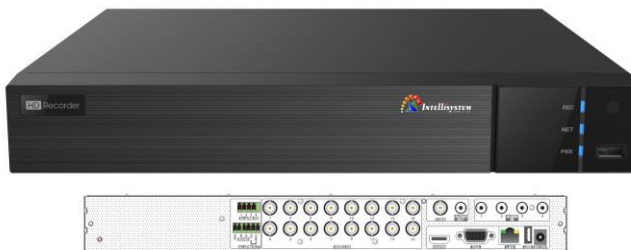

IT-612H-RVA-AHD

AHD AVR

FEATURES

- 16CH AHD 2.0 Video Input, 16CH 1080P/1080P Lite/720P Recording support 8CH IPC 3MP/1080P/960P/720P Recording
- Adopt Standard H.264 High Profile Compression Format to get High-Quality Video at much lower Bit Rate
- Intuitive and User-Friendly Graphics User Interface (GUI), Window Style Operation by Mouse
- Multi-Mode Recording: Manual/Timer/Motion/Sensor Playback: 4/8CH Simultaneously Playback Search: Time/Calendar, Events (Alarm, Motion)
- Express and Flexible Backup via USB and Network and so on Pentaplex: Preview, Record, Playback, Backup and Remote Access
- DHCP, DDNS, PPPoE Network Protocol, IE Browse and CMS supported
- Remote Control via IE or CMS: Preview, Playback, Backup, PTZ and Configuration Dual Stream Technology to Encode Recording Stream and Network stream respectively; Network Stream can be adjustable to fit Bandwidth without Changing Recording Quality
- Multi-User Online simultaneously
- Authorization Management, Log Review and Device Status Review HDMI 1080P Output, True High Resolution Display
- Support PTZ Preset and Auto Cruise, up to 128 Presets and 8 Cruises Powerful Smart Phone Surveillance supporting iPhone, Android
- Support NAT Function, support QR Code Scanning by Mobile Phone
- Complete SDK Software available, easy to Integrate with other Applications